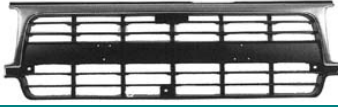

1 GRILLE CP/BK NA