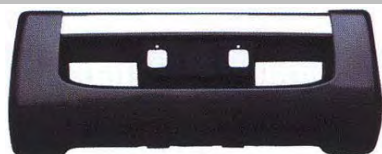

13 FRONT BUMPER PROTECTOR

14 MUD FLAP REAR

15 MUD FLAP REAR

NO	CODE	DESCRIPTION	PATTERN	MODEL	YEAR	OEM	PCS	M3	N.W.	GW	PART LINK
13	TYFG127 NA	FRONT BUMPER PROTECTOR		LANDCRUISER	08-09						
14	TYMG127R LA	MUD FLAP REAR LH		LAND CRUISER	08-11		1	0.0100	0.50	0.50	
	TYMG127R RA	MUD FLAP REAR RH		LAND CRUISER	08-11	76625-X0100	1	0.0100	0.50	0.50	
15	<u>TYMG128R LA</u>	MUD FLAP REAR LH		LAND CRUIS	08-11		1	0.03			
	<u>TYMG128R RA</u>	MUD FLAP REAR RH		LAND CRUIS	08-11	PZ332-60140/106-202	1	0.03