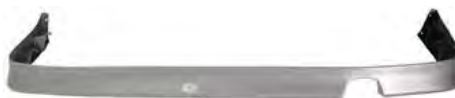

10 REAR SKIRT BEIGE (UCA46) W/ MUD FLAP