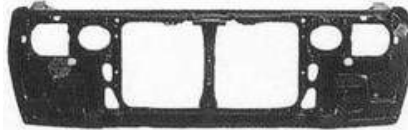

2 RADIATOR SUPPORT

3 RADIATOR FAN SHROUD

NO	CODE	DESCRIPTION	PATTERN	MODEL	YEAR	OEM	PCS	M3	N.W.	GW	PART LINK
1	NSP015 NA	VALANCE PANEL	BK	DATSUN 720	'82	62650-01W00	10	0.0600	10.00	11.00	
2	NSR015 NA	RADIATOR SUPPORT '79-'86		720	'79-'86	62500-01W00	1	0.0800	6.00	6.00	NI1225146
3	NSRF015 NA	RADIATOR FAN SHROUD 720		720 PICK UP	'80-'82		10	0.0600	5.00	6.00