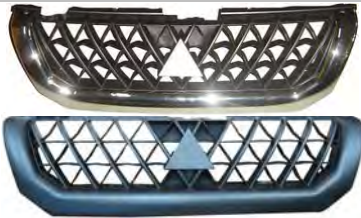

MITSUBISHI SPORT '2000-'2004 (NATIVA)

1 GRILLE

2 FRONT BUMPER

3 REAR BUMPER

NO	CODE	DESCRIPTION	PATTERN	MODEL	YEAR	OEM	PCS	M3	N.W.	GW	PART LINK
1	MBG035 NA	GRILLE CP/BK		MITSU SPORT	'00-04	MR478595/MR574286					
	MBG035 NB	GRILLE BK		MITSU SPORT	'00-04	MR634637					
	MBG035 NC	GRILLE ALL CP		MITSU SPORT	00-04						
2	MBB035 NA	F. BUMPER W/O FF HOLE		MITSU SPORT	'00-04	MR496687					
3	MBB036 NA	R. BUMPER		MITSU SPORT	'00-04	MR439739					

4 HOOD

5 FENDER

6 RADIATOR SUPPORT

NO	CODE	DESCRIPTION	PATTERN	MODEL	YEAR	OEM	PCS	M3	N.W.	GW	PART LINK
1	MBH035 NA	HOOD BAD QUALITY		MITSU SPORT	'00-04						
2	MBF035 RA	BAD QUALITY FENDER RH W/O MOULDING HOLE		MITSU SPORT	'00-04	MR508034					
	MBF035 LA	BAD QUALITY FENDER LH W/O MOULDING HOLE		MITSU SPORT	'00-04	MR508033					
3	MBR035 NA	RADIATOR SUPPORT		MITSU SPORT	'00-04	MR376456					

7 HEAD LAMP

8 TAIL LAMP

9 FRONT LAMP

NO	CODE	DESCRIPTION	PATTERN	MODEL	YEAR	OEM	PCS	M3	N.W.	GW	PART LINK
7	MBHL035 RA	HEAD LAMP RH	CP	MITSU SPORT	'00-04	MR496348/MR414930					
	MBHL035 LA	HEAD LAMP LH	CP	MITSU SPORT	'00-04	MR496357/MR414929					
8	MBL035 RA	TAIL LAMP RH		MITSU SPORT	'00-04	MR496373					
	MBL035 LA	TAIL LAMP LH		MITSU SPORT	'00-04	MR496374					
9	MBFL035 RA	FOG LAMP RH		MITSU SPORT	'00-04						
	MBFL035 LA	FOG LAMP LH		MITSU SPORT	'00-04						

10 REAR BUMPER LAMP

11 SIDE LAMP

12 FRONT FENDER FLARE

NO	CODE	DESCRIPTION	PATTERN	MODEL	YEAR	OEM	PCS	M3	N.W.	GW	PART LINK
10	MBBL036 RA	REAR BUMPER LAMP RH		MITSU SPORT	'00-04						
	MBBL036 LA	REAR BUMPER LAMP LH		MITSU SPORT	'00-04						
11	MBSL035 RA	SIDE LAMP RH		MITSU SPORT	'00-04						
	MBSL035 LA	SIDE LAMP LH		MITSU SPORT	'00-04						
12	MBFF035 F LA	FRONT FENDER FLARE LH		MITSU SPORT	00-04						
	MBFF035 F RA	FRONT FENDER FLARE RH		MITSU SPORT	00-04