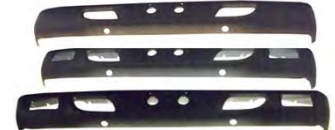

8 SIDE CORNER

R/LB A

R/LA A

9 MIRROR COVER

10 F.BUMPER W/HOLE

NO	CODE	DESCRIPTION	PATTERN	MODEL	YEAR	OEM	PCS	M3	N.W.	GW	PART LINK
8	IZC117 RA	SIDE CORNER RH WITH CURVE	WT	NPR/NKR	05-'07	8-97582-158-3/8-97404-569-3					
	IZC117 LA	SIDE CORNER LH WITH CURVE	WT	NPR/NKR	05-'07	8-97582-174-3/8-97404-570-3					
	IZCL117 LB	SIDE CORNER LH W/O CURVE		NPR/NKR	04-08	8-97582-174-3					
	IZCL117 RB	SICE CORNER RH W/O CURVE		NPR/NKR	04-08	8-97582-158-3					
9	IZMC117 RA	MIRROR ARM COVER RH		NPR/NKR	05-'07	8-97582-844-4					
	IZMC117 LA	MIRROR ARM COVER LH		NPR/NKR	05-'07	8-97582-835-5					
10	IZB109 NA	F.BUMPER D.GY (HB9-2905)		NPR/NKR	93-'08	8-97097-847-0					
	IZB109 NB	F.BUMPER W/HOLE (HB9-2905)CANT SALE TURKEY		NPR/NKR	93-'08	8-97097-854-0					
	IZB109 NC	FRONT BUMPER BK W/O HOLE		NPR/NKR	93-08	8-97097-847-0					
	IZB109 ND	FRONT BUMPER BK W/ HOLE		NPR/NKR	'93-'08	8-97097-854-0					
	IZB109 NE	FRONT BUMPER W/HOLE ALL CP ABS		NPR/NKR	93-98						