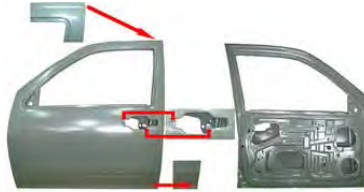

2 FRONT DOOR DOUBLE CAB

3 REAR DOOR DOUBCAB '04-'05

NO	CODE	DESCRIPTION	PATTERN	MODEL	YEAR	OEM	PCS	M3	N.W.	GW	PART LINK
1	IZFD037 LA	FRONT DOOR LH SINGLE CAB/SPACE		ISUZU D-MAX	02-05	8-97359-124-0	1				
	IZFD037 RA	FRONT DOOR RH SINGLE CAB/SPACE		ISUZU D-MAX	02-05	8-97359-123-0	1				
2	IZFD037 LB	FRONT DOOR LH DOUBLE CAB		DMAX	02-05	8-97359-128-0					
	IZFD037 RB	FRONT DOOR RH DOUBLE CAB		DMAX	02-05	8-97359-127-0					
3	8-97359-171-0	DOOR ASSY REAR LH		DMAX	02-05	8-97359-171-0/8-98042901-0	1				
	8-97359-170-0	DOOR ASSY REAR RH		DMAX	02-05	8-97359-170-0/98042-902-0	1