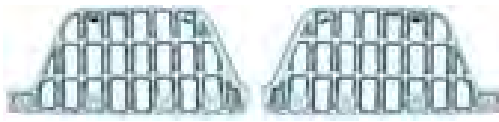

ISUZU ELF NPR / NKR '2005-'2006

2 PEDAL

NO	CODE	DESCRIPTION	PATTERN	MODEL	YEAR	OEM	PCS	M3	N.W.	GW	PART LINK
1	IZSP117 LB	PEDAL SPONGE LH		NPR/NKR	05-07						
	IZSP117 RB	PEDAL SPONGE RH		NPR/NKR	05-07						
2	IZAI117 LA	PEDAL LH		NPR/NKR	05-07						
	IZAI117 RA	PEDAL RH		NPR/NKR	05-07