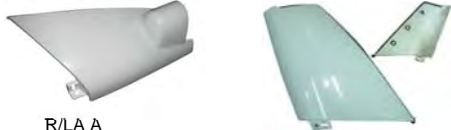

8 SIDE CORNER

R/LA A