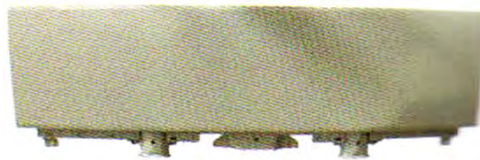

5 FRONT PANEL