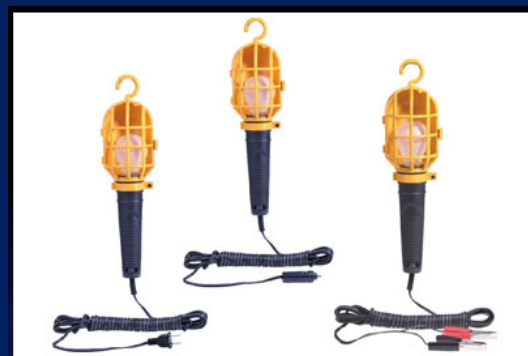

Utility Lamps

07-780 'Solar 50' Utility Lamp

- 07-780-B: Cigarette lighter plug type
- 07-780-C: Battery clips type
- PP housing and handle
- With guard and on / off rocker switch
- Bulb: 12V or 24V
- Cable: 5 meters

07-782 'XT-5' Utility Lamp

- Unique pistol grip ABS cigarette lighter plug
- PP housing and handle in orange
- With guard and on / off rocker switch
- Bulb: 12V or 24V
- Cable: 5 meters

07-759 'Compact' Utility Lamp

- 07-759-B: Cigarette lighter plug type
- 07-759-C: Battery clips type
- Nylon handle with metal housing and guard
- Bulb: 12V or 24V
- Cable: 5 meters

07-781 'Excel 200i' Utility Lamp

- 07-781-A: Household plug type
- 07-781-B: Cigarette lighter plug type
- 07-781-C: Battery clips type
- Metal housing with PP handle
- With guard and on / off rocker switch
- Bulb: 12V or 24V
- Cable: 7 meters

07-797 'Champ-100' Utility Lamp

- 07-797-A: Household plug type
- 07-797-B: Cigarette lighter plug type
- 07-797-C: Battery clips type
- PP housing and handle
- With guard and on / off rocker switch
- Bulb: 12V or 24V
- Cable: 7 meters