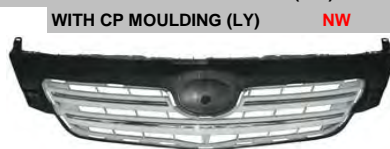

8 GRILLE BASE/SUPER WHITE (040) WITH CP MOULDING (LY) NW

NO	CODE	DESCRIPTION	PATTERN	MODEL	YEAR	OEM	PCS	M3	N.W.	GW	PART LINK
7	TYG157 NS	GRILLE BASE/SILVER (1E4) WITH CP MOULDING (LY)		COROLLA	08	53111-12B40-1E4					
8	TYG157 NW	GRILLE BASE/SUPER WHITE (040) WITH CP MOULDING (LY)		COROLLA	08	53111-12B40-040					
9	TYG157 NY	GRILLE GREY (1D2)		COROLLA	08