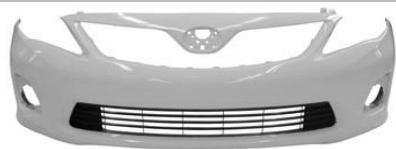

TOYOTA COROLLA ALTIS '2010-2011

1.6L - 1.8L

2.0L

1 FRONT BUMPER W/O HOLE WITH FINISHER

2 FRONT BUMPER W/ HOOK HOLE (ZA, RU)

3 F. BUMPER W/FINISHER AND LICENSE PLATE

NO	CODE	DESCRIPTION	PATTERN	MODEL	YEAR	OEM	PCS	M3	N.W.	GW	PART LINK
1	TYB167 NA	FRONT BUMPER W/O HOLE WITH FINISHER	ALTIS		10-11	52119-12964(ZA)/53112-12230(SA)					
2	TYB167 NB	FRONT BUMPER W/ HOOK HOLE (ZA, RU)	ALTIS		10-11	52119-0Z908(ZA)/53112-02260					
3	TYB167 NC	F. BUMPER W/FINISHER AND LICENSE PLATE	ALTIS		10-11	52119-02C80(TH)/53112-02330(TH)(BR)					

4 F. BUMPER (USA) W/O LICENSE PLATE W SKIRT HOLE

ND

5 F. BUMPER (BR) W/O HOOK HOLE W/O WASHER HOLE

NE

6 F. BUMPER (BR) W/O HOOK HOLE W / WASHER HOLE

NF

NO	CODE	DESCRIPTION	PATTERN	MODEL	YEAR	OEM	PCS	M3	N.W.	GW	PART LINK
4	TYB167 ND	F. BUMPER (USA) W/O LICENSE PLATE W SKIRT HOLE	COROLLA		'10-'12	52119-02C80(TH)					
5	TYB167 NE	F. BUMPER (BR) W/O HOOK HOLE W/O WASHER HOLE	COROLLA		'10-'12	52119-02C80(TH)					
6	TYB167 NF	F. BUMPER (BR) W/O HOOK HOLE W/ WASHER HOLE	COROLLA		'10-'12	52119-02C80(TH)					

7 FRONT BUMPER W/ HOOK AND WASHER HOLE (ZA, RU)

NG

8 FRONT BUMPER (SA) ULTRA SILVER

1F7/FC16 NH

9 F. BUMPER (SA) WHITE CREAM

(4Q0/MG02-0117) NI

NO	CODE	DESCRIPTION	PATTERN	MODEL	YEAR	OEM	PCS	M3	N.W.	GW	PART LINK
7	TYB167 NG	F. BUMPER W/ HOOK AND WASHER HOLE (ZA, RU)	COROLLA		10-'11	52119-02090(ZA)/53112-02260(ZA)					
8	TYB167 NH	F. BUMPER (SA) ULTRA SILVER 1F7/FC16	COROLLA		'10-'11	52119-12964(SA)/53112-12230(SA)					
9	TYB167 NI	F. BUMPER (SA) WHITE CREAM (4Q0/MG02-0117)	COROLLA		'10-'11	52119-12964(SA)/53112-122					

10 FRONT BUMPER (SA) SUPER WHITE 040

NW

11 REAR BUMPER

12 REAR BUMPER (TH) ULTRA SILVER

NH