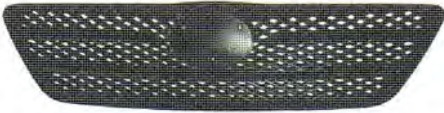

1 GRILLE RUNNEX '02-'03

NO	CODE	DESCRIPTION	PATTERN	MODEL	YEAR	OEM	PCS	M3	N.W.	GW	PART LINK
1	TYG149 NA	GRILLE CP/BK EUROPE CRILLE BK		RUNNEX	'02-'03	53111-02150					
2	TYB149 NA	FRONT BUMPER EUROPE		RUNNEX	'02-'03	52119-02921(TR) / 13912(GR)					
3	TYB150 NA	R. BUMPER W/O HOLE AUS	BK	RUNNEX	'02-'04	52159-13906