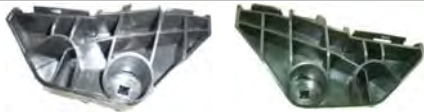

7 R.BUMPER BRACKET MDDLE **8 CROSS MEMBER** **9 SHROLD FAN** **NEW**

NO	CODE	DESCRIPTION	PATTERN	MODEL	YEAR	OEM	PCS	M3	N.W.	GW	PART LINK
7	TYBS158 RE	R. BUMPER BRACKET END RH		ALTIS	08-'10	52562-02100(TH)/02070					
	TYBS158 LE	R. BUMPER BRACKET END LH		ALTIS	08-'10	52563-02070(TH)/02050					
8	51201-12431	CROSS MEMBER		COROLLA	'08	51201-12431					
9	16712-22060	SHROLD FAN		COROLLA	08	16712-22060