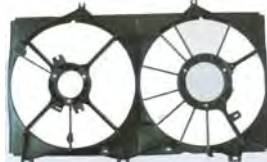

8 FAN SHROUD