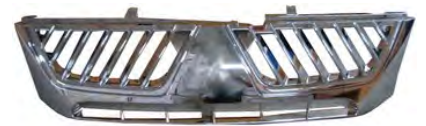

12 GRILLE STRADA '04 NC

NO	CODE	DESCRIPTION	PATTERN	MODEL	YEAR	OEM	PCS	M3	N.W.	GW	PART LINK
10	MBG045 NA	GRILLE	CP/BK	STRADA	'04-'05	7450A056ZA YT	5	0.1200	6.00	8.00	
11	MBG045 NB	GRILLE	BK	STRADA	'04-'05	7450A055YT	5	0.1200	6.00	8.00	
12	MBG045 NC	GRILLE ALL CP		STRADA	04-05						
	MBG045 ND	GRILLE CP/SILVER GOLD A26		STRADA	04-05