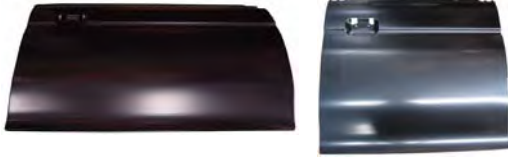

MITSUBISHI L200 STRADA '1996-'1997

1 F. DOOR SKIN L200 STRADA / REAR