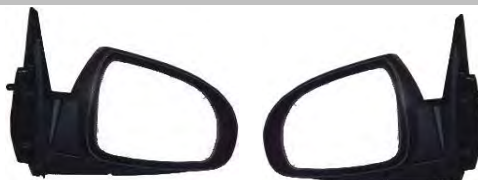

7 DOOR MIRROR

NO	CODE	DESCRIPTION	PATTERN	MODEL	YEAR	OEM	PCS	M3	N.W.	GW	PART LINK
6	KAL055 LA	TAIL LAMP LH		PICANTO	06-10	92401-07500					
	KAL055 RA	TAIL LAMP RH		PICANTO	06-10	92402-07500					
7	KAMR055 LA	DOOR MIRROR LH		PICANTO	06-10						
	KAMR055 RA	DOOR MIRROR RH		PICANTO	06-10