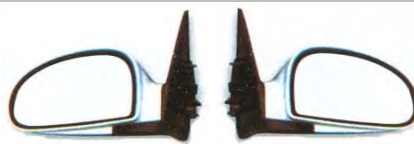

11 DOOR MIRROR

NO	CODE	DESCRIPTION	PATTERN	MODEL	YEAR	OEM	PCS	M3	N.W.	GW	PART LINK
10	KAMG033 F LA	FRONT MUDGUARD	LA	CERATO	03-'06						
	KAMG033 F RA	FRONT MUDGUARD	RA	CERATO	03-'06						
	KAMG033 R RA	REAR MUDGUARD	LA	CERATO	03-'06						
	KAMG033 R LA	REAR MUDGUARD	LA	CERATO	03-'06						
11	KAMR033 LA	DOOR MIRROR	LA	CERATO	03-'06						
	KAMR033 RA	DOOR MIRROR	RA	CERATO	03-'06						
12	KALP033 NA	LICENCE PLATE	NA	CERATO	03-'06