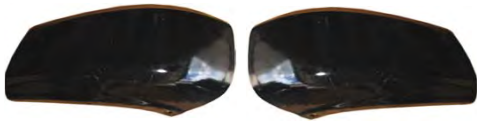

7 SIDE BUMPER BK '88-'92

8 S.BUMPER CP '88-'96

9 LICENSE PLATE LAMP

NO	CODE	DESCRIPTION	PATTERN	MODEL	YEAR	OEM	PCS	M3	N.W.	GW	PART LINK
7	IZSB003 LA	SIDE BUMPER BK '88-'92		TFR	'88-'92	8-94434-589-2(4)					
	IZSB003 RA	SIDE BUMPER BK '88-'92		TFR	'88-'92	8-94434-588-2 (4)					
8	IZSB003 LB	S.BUMPER CP '88-'96		TFR	'88-'96	8-94434-591-2 (4)					
	IZSB003 RB	S.BUMPER CP '88-'96		TFR	'88-'96	8-94434-590-2 (4)					
9	IZLP013 NA	LICENSE PLATE LAMP		TFR	'89-'93						