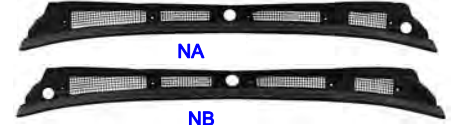

6 WIPER PANEL RHD TFR '97-'99

NO	CODE	DESCRIPTION	PATTERN	MODEL	YEAR	OEM	PCS	M3	N.W.	GW	PART LINK
4	IZG025 NA	GRILLE CP/BKG	CP/BKG	TFR/SLX	'97-'98	8-97940-034-0	5	0.2642	7.50	10.50	
5	IZG025 NB	GRILLE GYM	GYM	TFR/SLX	'97-'98	8-97940-038-0	5	0.2642	7.50	10.50	
6	IZW025 NA	WIPER PANEL BKG RHD	MAT/BKG	TFR	'97-'99	8-97142-701-3	5	0.0399	6.00	7.00	
	IZW025 NB	WIPER PANEL TYPE LHD	PRIME/BKG	TFR	'97-'00	8-97142-702-3	5	0.0399	3.00	3.50