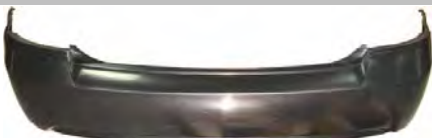

4 REAR BUMPER