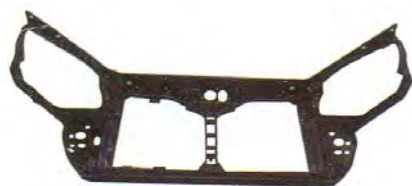

4 RADIATOR SUPPORT