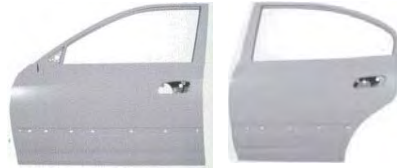

2-3 F / R DOOR