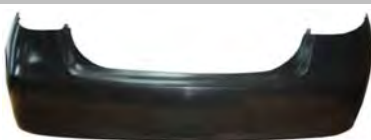

2 REAR BUMPER

NO	CODE	DESCRIPTION	PATTERN	MODEL	YEAR	OEM	PCS	M3	N.W.	GW	PART LINK
1	HYB055 NA	F.BUMPER W/FINISHER		ELANTRA	07-'09	86511-2H000/86561-2H000		0.0600	4.50	5.00	
	HYB055 NW	F.BUMPER W/FINISHER WHITE	MG02-0135	ELANTRA	'07	86511-2H000/86561-2H000		0.0600	4.50	5.00	
2	HYB056 NA	REAR BUMPER		ELANTRA	07-'09	86611-2H000	1	0.0600	4.50	5.00	
	HYB056 NW	REAR BUMPER WHITE	MG02-0135	ELANTRA	'07-'09	86611-2H000	1	0.0600	4.50	5.00	
3	HYG055 NA	GRILLE CP/GYM W/ MOULDING CAN'T SALE TO SAUDI		ELANTRA	07-'09	86351-2H000/86353-2H000		0.0403	4.00	5.00