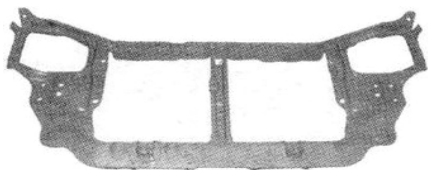

7 RADIATOR SUPPORT BIG

NO	CODE	DESCRIPTION	PATTERN	MODEL	YEAR	OEM	PCS	M3	N.W.	GW	PART LINK
7	HYR100 NA	RADIATOR SUPPORT BIG DISTANCE		ACCENT	'00-'02	64100-25100