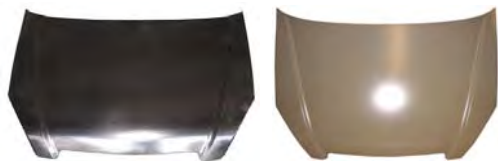

HONDA CRV '2001-'2004

1 HOOD