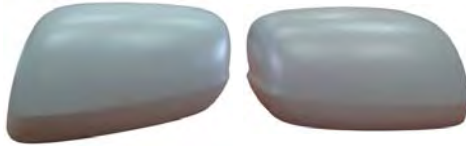

2 MIRROR COVER W/O LAMP **NEW!!!**