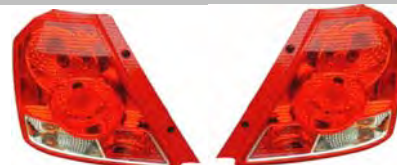

CHEVROLET AVEO / KALOS '2002-'2007

1 GRILLE

STRIPE GRILLE

2 F.BUMPER

3 REAR BUMPER

NO	CODE	DESCRIPTION	PATTERN	MODEL	YEAR	OEM	PCS	M3	N.W.	GW	PART LINK
1	CVG003 NA	GRILLE BK/CP MOULDING		AVEO	02-'07	96490594					
	CVHM005 NA	STRIPE GRILLE		AVEO	'05	96648690	1				
2	CVB003 NA	F.BUMPER		AVEO	02-'07	96481330P/96542983(SA)					
3	CVB004 NA	R.BUMPER SEDAN		AVEO	02-'07	96543017					

4 HEAD LAMP (NORMAL)

5 HEAD LAMP (ELECTRIC)

6 TAIL LAMP HATCH BACK

NO	CODE	DESCRIPTION	PATTERN	MODEL	YEAR	OEM	PCS	M3	N.W.	GW	PART LINK
4	CVHL002 RA	HEAD LAMP RH NORMAL		AVEO	02-'07	96540150					
	CVHL002 LA	HEAD LAMP LH NORMAL		AVEO	02-'07	96540149					
5	CVHL002 RB	HEAD LAMP RH ELECTRIC		AVEO	02-'07	96540152					
	CVHL002 LB	HEAD LAMP LH ELECTRIC		AVEO	02-'07	96540151					
6	CVL002 RA	TAIL LAMP RH	5 DOOR	AVEO	02-'07	96540268					
	CVL002 LA	TAIL LAMP LH	5 DOOR	AVEO	02-'07	96540269					