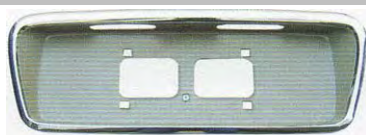

11 LICENSE PLATE GRANISH