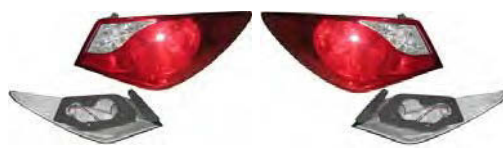

68 REFLECTOR TAIL LAMP

**HYRL015 R/LA**

HYUNDAI SONATA  
'05-'06  
  
RH: 92403-3K020  
LH: 92404-3K020

69 TAIL LAMP

**HYL018 R/LA**

ATOS  
'98-'02  
  
RH: 92402-05100  
LH: 92401-05100

70 TAIL LAMP

**HYL019 R/LA**