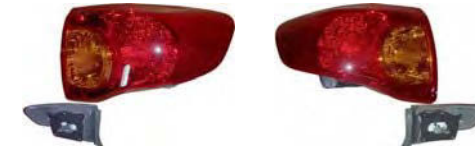

TYL157 R/LA

COROLLA
'08-'09

RH: 81581-02200
LH: 81591-02200

338 TAIL LAMP W/LED