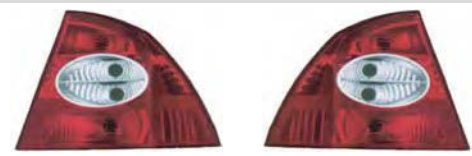

FOCUS
'09-'10

RH: 8M51-13A602-AA
LH: 8M51-13A603-AA

FOCUS
'09-'10

RH: 8M51-13404-AD
LH: 8M51-13405-AD

ACCORD
'96

RH:
LH: