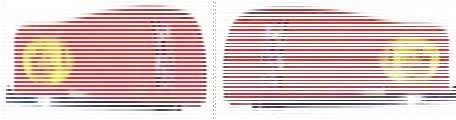

HYL046 R/LA

STAREX
'08-'11

RH: 82401-4H000
LH: 92402-4H000

89 TAIL LAMP