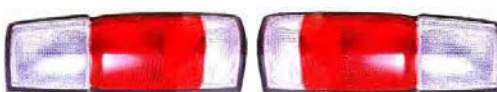

238 TAIL LAMP PERFORMANCE CP/ALL CLEAR

D21  
'00

RH: B6550-23G60  
LH: B6555-23G60

239 TAIL LAMP

D21  
'92-'93

RH: (B)26550-23G10/B6550-3B30  
LH: (B)26555-23G10/B6560-3B30

240 TAIL LAMP CLEAR /RED

NISSAN PICK UP  
'92