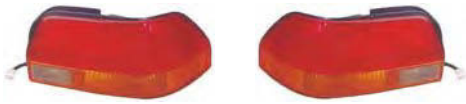

LAMP

TAIL LAMP

321 TAIL LAMP