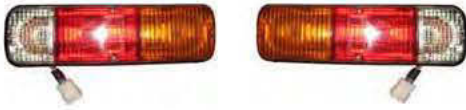

286 TAIL LAMP W/ S.CONECTOR

**TYL045 R/LA**

TOYOTA FJ45  
'74-'80

RH: 81550-60232  
LH: 81560-60152

287 TAIL LAMP W/ NORMAL CONECTOR

**TYL045 R/LB**

TOYOTA FJ45 W/O NORMAL CONNECTOR  
'74-'80

RH: 81550-60050  
LH: 81560-60150