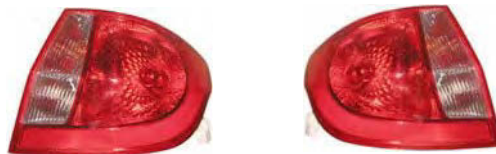

GETZ
'06-'09

RH: 92401-1C510
LH: 92401-1C510

TERRACAN
'04-'06

RH: 92402-H1010
LH: 92401-H1010