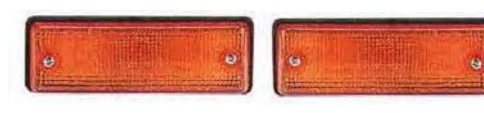

CHAMP II
"86-'91
RH: MB283702
LH: MB283701

47 SIDE LAMP

MBSL019 R/LA