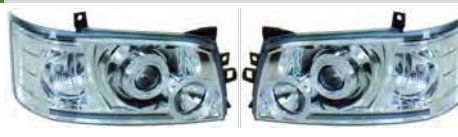

HIACE COMUTER
'04-'10
RH: 81110-26390
LH: 81150-26390

HIACE COMUTER
'05-'06
RH: 81110-26440
LH: 81110-26440

HIACE COMMUTER
'05-'06
RH:
LH:

HIACE COMMUTER
'05-'06
RH: 0
LH: 0

HIACE COMMUTER
'05-'06
RH:
LH: