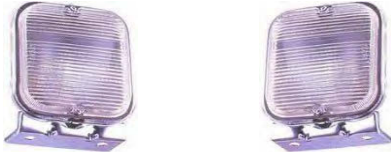

NSFL431 R/LA

TRUCK CWM430
'87-'94

RH: 26150-Z5007
LH: 26150-Z5007

187 FRONT LAMP CLEAR