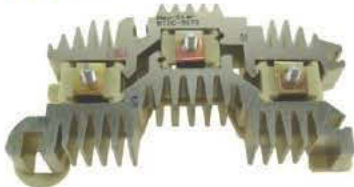

RTDC-5173

Diodes : 6-50 Ampere
Button
With Fin Gull Wing Style
Heatsinks

Delco 1988976 ,D3987
WAI 31-106
TRANSPO DR5173

For : Navistar,Cummings Engine,Detroit Diesel Engine,Volvo