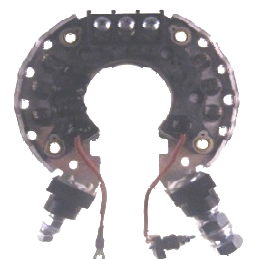

RTND-13001

Diodes : 6-50 Ampere
Diameter OD : 130 mm.
With M 10 x 50.5 mm.
Battery Post
With M6 x 40 mm Ground
Post
With Trio / Capacitor
BOSCH Diodes

RTSW-120

Diodes: 8-30 Ampere BLOCK
M6 Battery Post
Without Trio