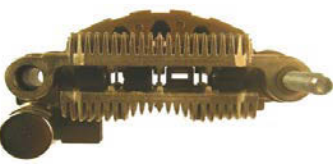

For : Plymouth, Dodge, Chrysler

RTMI-7117

Diodes : 6-35 Ampere
Mounting Length : 71 mm.
With M5x43 mm.
Battery Post
With Trio
Without Capacitor

Mitsubishi	A860T09470
Nissan	23124-U0114
Mobiletron	RM-88
WAI	31-8389
CARGO	138974
TRANSPO	IMR7117

For : Nissan Pickup, Pulsar

RTMI-7139

Diodes : 6-35 Ampere
Mounting Length : 71 mm.
Mitsubishi
Mazda
TRANSPO

A860T08570
S205-24-510
IMR7139

For : Mazda, Mitsubishi

RTMI-7141

Diodes : 6-35 Ampere
Mounting Length : 71 mm.
With Trio
With Capacitor

For : Mazdde 929

RTMI-7588

Diodes : 6-30 Ampere
 Mounting Length : 75 mm.
 With M8x59.5mm
 Battery Post
 With Trio
 Mitsubishi A860T46570 ,MD61884
 TRANSPO IMR7588

For : 1993-94 Mazde Misubishi

RTMI-7590

Diodes : 6-30 Ampere
 Mounting Length : 75 mm.
 Fits Alternators : A5TA0991ZC
 Honda AHGA24
 TRANSPO IMR7590

For : Honda Civic

RTMI-7596

Diodes : 6-30 Ampere
 Mounting Length: 75 mm
 With M6x49.5mm. Battery Post
 With Trio
 TRANSPO IMR7596

For : Peugeot

RTMI-8506B

Diodes : 8-30 Ampere
 Mounting Length : 85 mm.
 With M8x54 mm. Battery Post
 With Trio