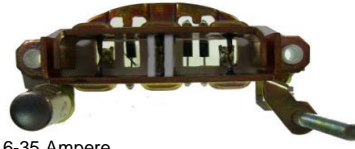

RECTIFIERS MITSUBISHI

RTMI-7111

Diodes : 6-35 Ampere
Mounting Length : 71 mm.
With Trio
Without Capacitor

Mitsubishi	A001T02871
3446828100	A001T23283
A001T22771	31-8308
WAI	CARGO 132087
	MOBILETR RM-59
TRANSPO	IMR7111

For : Ford Courier, Mazda B2000&E2000

RTMI-7564

Diodes : 6-30 Ampere
Mounting Length : 75 mm.
With M6 x 47.5 mm Battery Post
With Trio

Mitsubishi	A860 T22370	MD611479
WAI	31-8375	
TRANSPO	IMR7564	

For : Mitsubishi Galant, Mirage, Pajero

RTMI-8011

Diodes : 6-35 Ampere
Mounting Length : 80mm
With Trio
With Aluminum Heat sinks

Mitsubishi	A860T08470
WAI	31-8390
CARGO	131543
MOBILETR	RM-85
TRANSPO	IMR8011

For : Nissan Vans, Nissan March

RTMI-8041

Diodes : 6-35 Ampere
Mounting Length : 80 mm.
With M5x43mm.
Battery Post
Without Trio
With Aluminum Heat sinks

Mitsubishi	A860T08270
Mobiletron	RM-65
Cargo	132130
WAI	31-8313
TRANSPO	IMR8041

For : Dodge Trucks, Mitsu, Mazda, Plymouth