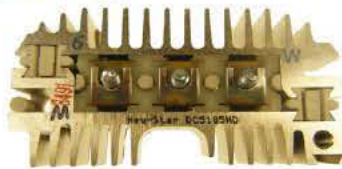

Delco 1988976 ,D3987
 WAI 31-106
 TRANSPO DR5173

For : Navistar,Cummings Engine,Detroit Diesel Engine,Volvo

RTDC-5185HD

NOTE: THE HEAVY DUTY
 VERSION OF DC5185
 FEATURE: 6-50 ABUTTON DIODE
 TRANSPO DR5042