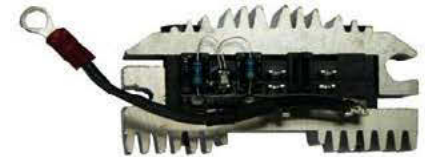

RTDC-013

Diodes : 6-25 Ampere