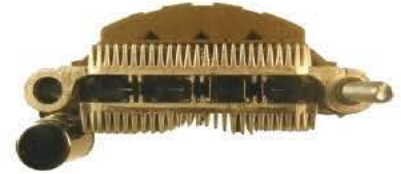

For : Nissan Pickup, Pulsar

RTMI-7139

Diodes : 6-35 Ampere
Mounting Length : 71 mm.
Mitsubishi
Mazda
TRANSPO

A860T08570
S205-24-510
IMR7139

For : Mazda, Mitsubishi

RTMI-7141

Diodes : 6-35 Ampere
Mounting Length : 71 mm.
With Trio
With Capacitor

RTMI-8541

Diodes : 6-35 Ampere Mazda FE01-24-510A,
Mounting HE41-24-510
Length : 85 mm. Mitsubishi Motors
With Trio MD607693
Mitsubishi A860T08370, WAI 31-8311
A860T10470 TRANSPO IMR8541

For : Dodge Trucks , Mazda 626

RTMI-8542-B

Diodes : 6-30 Ampere FORD E8PZ10304A
Mounting WAI 31-8327
Length : 85 mm. MOBILETRON RM-30
With M6X49.5mm CARGO 233511
Battery Post TRANSPO IMR8542
With Trio

For : Ford Thunderbird

RTMI-8544

Diodes : 8-30 Ampere
Mounting Length : 85 mm.
With M5x44 mm. Battery Post
With Trio
With Capacitor

RTMI-8546

Diodes : 6-35 Ampere Without Trio
Mounting Length : 85 mm WAI 31-8336
With M6 x 49.5 mm. TRANSPO IMR8544
Battery Post IMR8546

For : Mazda MPV

RTMI-8547

RTMI-8566

Diodes: 6-30 Ampere
Mounting Length: 85 mm
With M8x54 mm Mitsubishi A860T57870
Battery Post Mobiletron RM-110HV
Without Capacitor WAI 31-8382
Without Trio Cargo 138873
For : Mazda Protégé Lester IMR8566