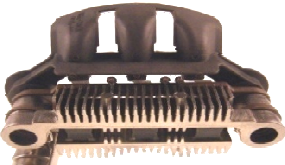

RTMI-7550

Diodes : 6-30 Ampere
Mounting Length : 75 mm.
With Trio
Mitsubishi A860 T17770
A860 T17779 MD611307
WAI 31-8322
CARGO 133265
MOBILETR RM-11
TRANSPO IMR7550

For : Chrysler Laser, Ford, Mitsubishi Starion