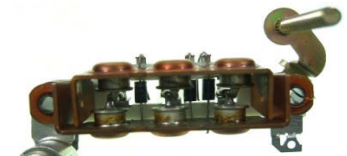

RTMI-7139

Diodes : 6-35 Ampere
Mounting Length : 71 mm.
Mitsubishi
Mazda
TRANSPO

A860T08570
S205-24-510
IMR7139

For : Mazda, Mitsubishi