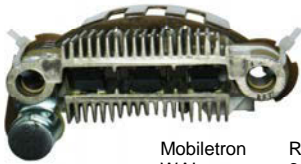

For : Subaru Jasty

RTMI-6542

Diodes : 6-30 Ampere
 Mounting Length : 65 mm.
 With M5x49mm.
 Battery Post With Trio
 Mitsubishi A860T11970, A860T13370
 Mobiletron RM-01 ,
 RM-02 , RM-15
 WAI
 31-8305, 31-8316
 CARGO
 132039 , 136981
 TRANSPO IMR6542

For : Ford, Mazda, Mitsubishi, Plymouth

RTMI-6548

Diodes : 6-30 Ampere
 Mounting Length : 65 mm.
 With Trio
 Mitsubishi A860T16770,
 A860T13770 MD611254
 Mobiletron RM-04
 WAI 31-8323
 CARGO 132791
 TRANSPO IMR6548