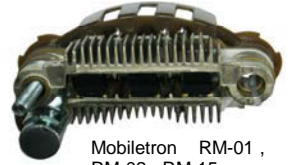

A2T25171,	
A2T25172	
TRANSPO	IMR8573

For : Mazda GLC Sedan

RTMI-10041

Diodes : 6-50 Ampere
 Mounting Length : 100 mm.
 With Trio Mitsubishi A860T11370
 Mazda 4130-24-510B
 WAI 31-8306
 TRANSPO IMR10041

For : Mazda 626, Plymouth

RTMI-6502

Diodes : 6-30 Ampere
 Mounting Length: 65mm
 With M5x49mm Battery Post
 With Trio

For : Subaru Jasty

RTMI-6540

Diodes : 6-30 Ampere
 Mounting Length : 65 mm.
 With M6x49.5mm.
 Battery Post With Trio
 Mitsubishi A860T22770
 Mobiletron RM-03
 Subaru 23830-KA070
 WAI 31-8317
 CARGO 132789
 TRANSPO IMR6540

For : Subaru Jasty

RTMI-6542

Diodes : 6-30 Ampere
 Mounting Length : 65 mm.
 With M5x49mm.
 Battery Post With Trio
 Mitsubishi A860T11970, A860T13370
 Mobiletron RM-01 ,
 RM-02 , RM-15
 WAI
 31-8305, 31-8316
 CARGO
 132039 , 136981
 TRANSPO IMR6542

For : Ford, Mazda, Mitsubishi, Plymouth

RTMI-6548

Diodes : 6-30 Ampere
 Mounting Length : 65 mm.
 With Trio
 Mitsubishi A860T16770,
 A860T13770 MD611254
 Mobiletron RM-04
 WAI 31-8323
 CARGO 132791
 TRANSPO IMR6548