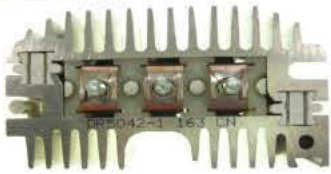

Diodes : 4-30 Ampere BLOCK
Mounting Length : 70 mm
STAMPED STEEL HEATSINK

For : HINO

RTSW-7002

Diodes : 6-30 Ampere BLOCK

RTSW-11810

Diodes: 8-30 Ampere
Diameter OD: 118mm
With Trio

RTDC-5040

Diodes : 6-25 A Button
 Delco 1852209,
 1875627,1891055,
 1984638 D3915