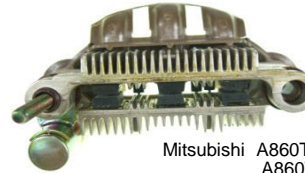

For : Subaru Jasty

RTMI-6542

Diodes : 6-30 Ampere
 Mounting Length : 65 mm.
 With M5x49mm.
 Battery Post With Trio
 Mitsubishi A860T11970, A860T13370
 Mobiletron RM-01 ,
 RM-02 , RM-15
 WAI
 31-8305, 31-8316
 CARGO
 132039 , 136981
 TRANSPO IMR6542

For : Ford, Mazda, Mitsubishi, Plymouth

RTMI-6548

Diodes : 6-30 Ampere
 Mounting Length : 65 mm.
 With Trio
 Mitsubishi A860T16770,
 A860T13770 MD611254
 Mobiletron RM-04
 WAI 31-8323
 CARGO 132791
 TRANSPO IMR6548

For : Mitsu, Plymouth Champ, Hyundai, Dodge Colt

RTMI-7544

Diodes : 6-30 Ampere
 Mounting Length : 75 mm.
 With M5x49mm.
 Battery Post
 With Trio
 Mitsubishi A860T24270,
 A860T17570,
 A860T17970,
 A860T13270
 Ford E98Z-10304-A
 Mazda E5D3-18-W60A
 WAI 31-8303
 TRANSPO IMR7544