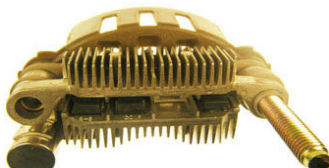

RECTIFIERS MITSUBISHI

RTMI-7111

Diodes : 6-35 Ampere
Mounting Length : 71 mm.
With Trio
Without Capacitor

Mitsubishi	A001T02871
3446828100	A001T23283
A001T22771	31-8308
WAI	CARGO 132087
	MOBILETR RM-59
TRANSPO	IMR7111

RTMI-7572

Diodes : 6-30 Ampere
 Mounting Length : 75 mm.
 With M5x44mm. Battery Post
 With Trio
 Mitsubishi A860 T27070
 WAI 31-8344
 TRANSPO IMR7572

For : Mazda 323

RTMI-7586

Diodes : 6-30 Ampere
 Mounting Length : 75 mm.
 With M6 x 49.5mm
 Battery Post
 With Trio
 Mitsubishi A860x20099
 WAI 31-8341
 TRANSPO IMR7586

For : Mazdde 929

RTMI-7588

Diodes : 6-30 Ampere
 Mounting Length : 75 mm.
 With M8x59.5mm
 Battery Post
 With Trio
 Mitsubishi A860T46570 ,MD61884
 TRANSPO IMR7588

For : 1993-94 Mazde Misubishi

RTMI-7590

Diodes : 6-30 Ampere
 Mounting Length : 75 mm.
 Fits Alternators : A5TA0991ZC
 Honda AHGA24
 TRANSPO IMR7590