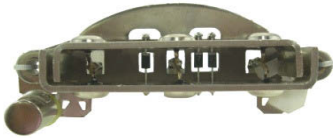

For : Dodge Trucks, Mazda626

RTMI-8545

Diodes : 6-35 Ampere
Mounting Length : 85 mm.
With M5x43mm.
Battery Post
With Trio

Mitsubishi	A860T15170,
A860T08770,	
MD607680	
WAI	31-8331
TRANSPO	IMR8545

For : Mazda Diesel 626, Mitsu Mirage Turbo

RTMI-8571

Diodes : 6-35 Ampere
Mounting Length : 85 mm.
With Trio

Mitsubishi	A860T07270
Mazda	8173-24-510A
TRANSPO	IMR8571

For : Mazda GLC Sedan

RTMI-8573

Diodes : 6-35 Ampere
Mounting Length : 85 mm.
With Trio
Alternators :

A2T25171,	
A2T25172	
TRANSPO	IMR8573

For : Mazda GLC Sedan

RTMI-10041

Diodes : 6-50 Ampere
 Mounting Length : 100 mm.
 With Trio Mitsubishi A860T11370
 Mazda 4130-24-510B
 WAI 31-8306
 TRANSPO IMR10041

For : Mazda 626, Plymouth