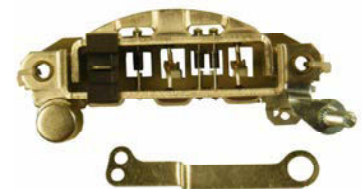

RECTIFIERS MITSUBISHI

RTMI-7111

Diodes : 6-35 Ampere
Mounting Length : 71 mm.
With Trio
Without Capacitor

Mitsubishi	A001T02871
3446828100	A001T23283
A001T22771	31-8308
WAI	CARGO 132087
	MOBILETR RM-59
TRANSPO	IMR7111

RTMI-8043

Diodes : 6-35 Ampere
Mounting Length : 80 mm.
With Trio

WAI	31-8310
TRANSPO	IMR8043

For : Dodge Trucks, Mitsu, Mazda, Plymouth

RTMI-8045

Diodes : 6-35 Ampere
Mounting Length : 80 mm.
With Trio

Mazda	E356-24-510
Alternators :	5T21471, 5T21472
WAI	31-8315
TRANSPO	IMR8045
Mitsubishi	A860 T10770

For : Mazda GLC

RTMI-8047

Diodes : 6-35 Ampere
Mounting Length : 80 mm.
With M5x43mm. Battery Post
With Trio

Mitsubishi	A860T14570
ME700555	
TRANSPO	IMR8047

For : Mitsubishi Motors

RTMI-8506

Diodes : 6-35 Ampere
Mounting Length : 85 mm
With M5X43 mm Battery Post
With Trio
With Aluminum Heat Sinks

RTMI-8511

Diodes : 6-35 Ampere
Mounting Length : 85 mm.
With Trio

Mitsubishi	A860 T03970, A860 T05170 , MD607370
WAI	MD607441
31-8314	31-8314-1
CARGO	130833
MOBILETR	RM-68
TRANSPO	IMR8511

For : Mitsubishi, Dodge, Mazda, Plymouth