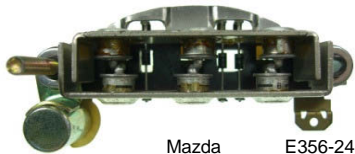

Diodes : 6-35 Ampere
Mounting Length : 80 mm.
With M5x43mm.
Battery Post
Without Trio
With Aluminum Heat sinks

Mitsubishi	A860T08270
Mobiletron	RM-65
Cargo	132130
WAI	31-8313
TRANSPO	IMR8041

For : Dodge Trucks, Mitsu, Mazda, Plymouth

RTMI-8043

Diodes : 6-35 Ampere
Mounting Length : 80 mm.
With Trio

WAI	31-8310
TRANSPO	IMR8043

For : Dodge Trucks, Mitsu, Mazda, Plymouth

RTMI-8045

Diodes : 6-35 Ampere
Mounting Length : 80 mm.
With Trio

Mazda	E356-24-510
Alternators :	5T21471, 5T21472
WAI	31-8315
TRANSPO	IMR8045
Mitsubishi	A860 T10770

For : Mazda GLC

RTMI-8047

Diodes : 6-35 Ampere
Mounting Length : 80 mm.
With M5x43mm. Battery Post
With Trio

Mitsubishi	A860T14570
ME700555	
TRANSPO	IMR8047

For : Mitsubishi Motors

RTMI-8506

Diodes : 6-35 Ampere
Mounting Length : 85 mm
With M5X43 mm Battery Post
With Trio
With Aluminum Heat Sinks