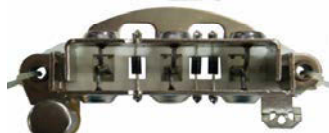

RTMI-8542-A

Diodes : 6-35 Ampere
Mounting Length : 85 mm.
With Trio
With Copper Heat sinks

MITSUBISHI	A860T08370	A860T10470
MD607693	A860T09370	
MOBILETRON	RM-83	
TRANSPO	IMR8541	
CARGO	131545	
WAI	31-8311	

For : Mazda 626 , Dodge Truck