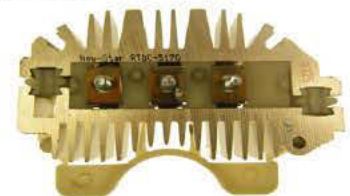

RTDC-5170

Diodes : 6-25 Ampere
Button
For : ITSI 97-108 A
Alternators

Delco 1985801 D3985
WAI 31-109
TRANSPO DR5170

For : GM Vehicles,Cadillac