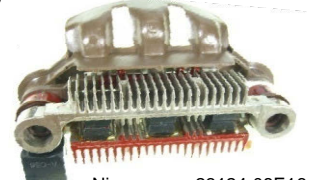

RTMI-7548

Diodes : 6-30 Ampere
Mounting Length : 75 mm.
With Trio
Mitsubishi A860T17270
Nissan 23124-08E16
WAI 31-8319
CARGO 132467
MOBILETR RM-09
TRANSPO IMR7548

For : Nissan 200SX, Pulsar, Stanza