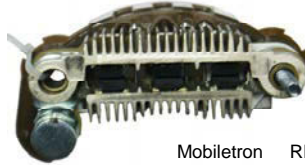

RTMI-6540

Diodes : 6-30 Ampere
Mounting Length : 65 mm.
With M6x49.5mm.
Battery Post With Trio
Mitsubishi A860T22770
Mobiletron RM-03
Subaru 23830-KA070
WAI 31-8317
CARGO 132789
TRANSPO IMR6540

For : Subaru Jasty