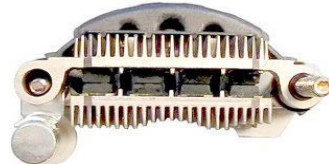

RTMI-7558

Diodes : 8-30 Ampere
Mounting Length : 75 mm.
With M6x49.5mm
Battery Post
With Trio
WAI 31-8359
TRANSPO IMR7558

For : Geo Tracker, Suzuki Sidekick