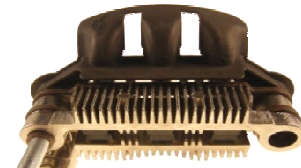

RTMI-7586

Diodes : 6-30 Ampere
Mounting Length : 75 mm.
With M6 x 49.5mm
Battery Post
With Trio
Mitsubishi A860x20099
WAI 31-8341
TRANSPO IMR7586

For : Mazdde 929