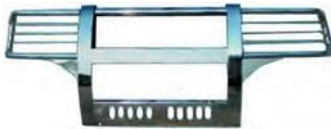

FG-101

FG-9101

BASIC BRUSH BOARD
FULL COVER HEADLAMP
PROTECTION

- FG-101A NS NISSAN NAVARA
- FG-101B NS NISSAN FRONTIER
- FG-101A IZ ISUZU DMAX 07
- FG-101B IZ ISUZU DMAX-05
- FG-101A MZ MAZDA BT-50
- FG-101B MZ MAZDA OPEN CAB
- FG-101A FD FORD NEW RANGER
- FG-101B FD FORD OPEN CAB
- FG-101A MB MITSUBISHI TRITON
- FG-101B MB MITSUBISHI STRADA
- FG-101A TY TOYOTA VIGO
- FG-101B TY TOYOTA D4D

- FG-9100A FD FORD NEW RANGER
- FG-9100B FD FORD OPEN CAB
- FG-9100B IZ ISUZU D-MAX
- FG-9100A IZ ISUZU D-MAX
- FG-9100A MB MITSUBISHI TRITON
- FG-9100B MB MITSUBISHI STRADA
- FG-9100A MZ MAZDA BT-50
- FG-9100B MZ MAZDA OPEN CAB
- FG-9100A NS NISSAN NAVARA
- FG-9100B NS NISSAN FRONTIER
- FG-9100A TY TOYOTA VIGO
- FG-9100B TY TOYOTA D4D