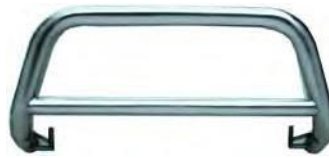

76 mm. STAINLESS FRAME

- FG-3305A NS NISSAN NAVARA
- FG-3305B NS NISSAN FRONTIER
- FG-3305A IZ ISUZU DMAX 07
- FG-3305B IZ ISUZU DMAX-05
- FG-3305A MZ MAZDA BT-50
- FG-3305B MZ MAZDA OPEN CAB
- FG-3305A FD FORD NEW RANGER
- FG-3305B FD FORD OPEN CAB
- FG-3305A MB MITSUBISHI TRITON
- FG-3305B MB MITSUBISHI STRADA
- FG-3305A TY TOYOTA VIGO
- FG-3305B TY TOYOTA D4D